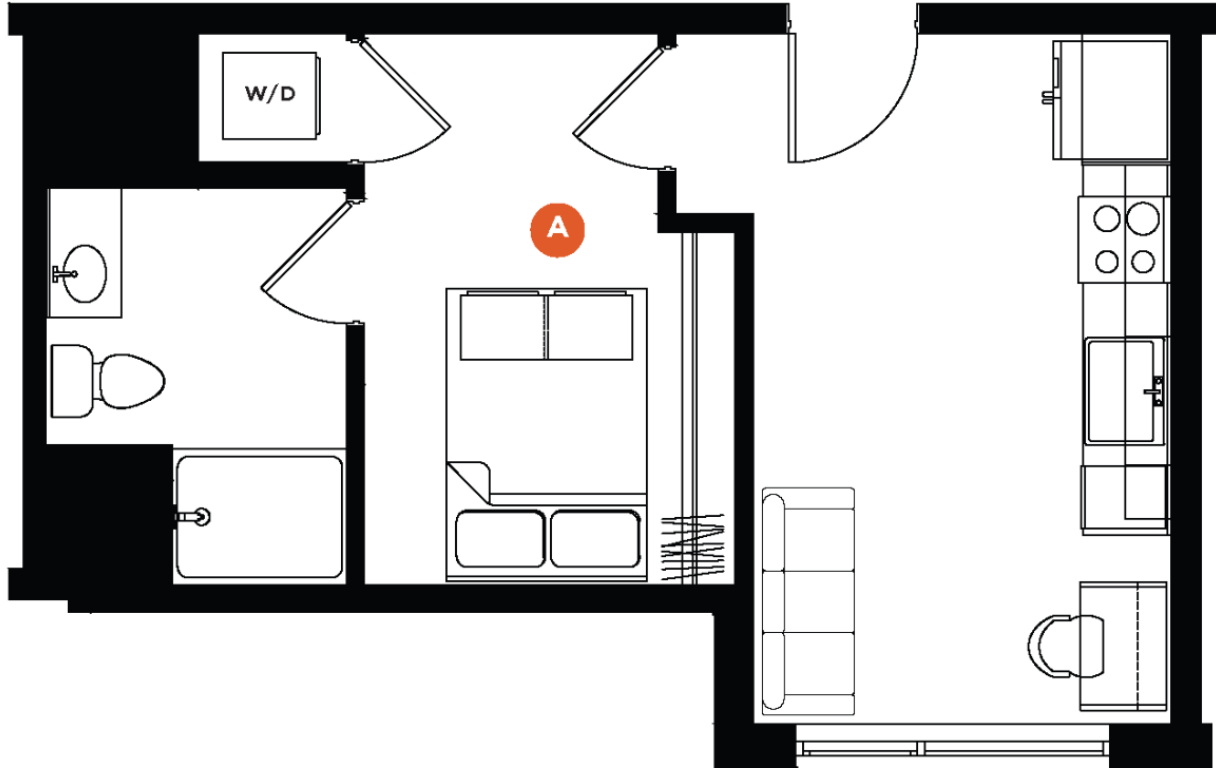

FIELDHOUSE

DINKYTOWN

1X1 B

1 BED | 1 BATH | 368 SQ FT

LEVELS 4-12

NORTH ▲

FIELDHOUSE DINKYTOWN.COM

Rooms, dimensions and square footage are approximate. Pricing and availability subject to change without notice.