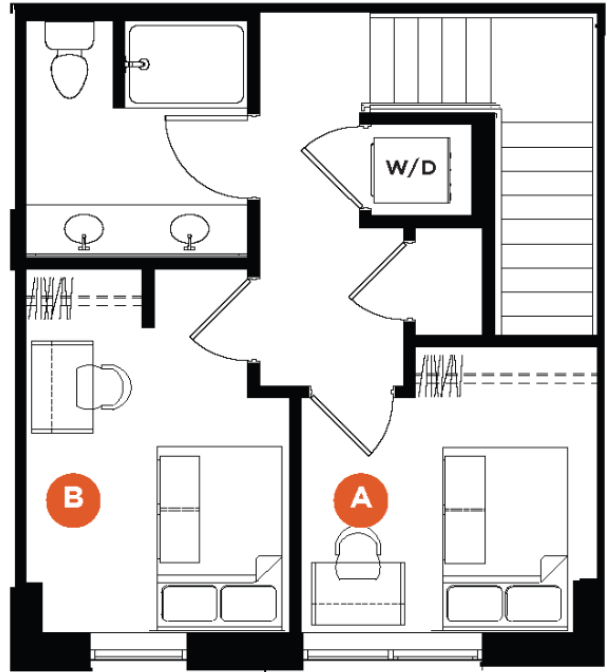

FIELDHOUSE

DINKYTOWN

FIRST LEVEL

SECOND LEVEL

2X1.5 TOWNHOUSE

2 BED | 1.5 BATH | 832 SQ FT

FIELDHOUSE DINKYTOWN.COM

Rooms, dimensions and square footage are approximate. Pricing and availability subject to change without notice.