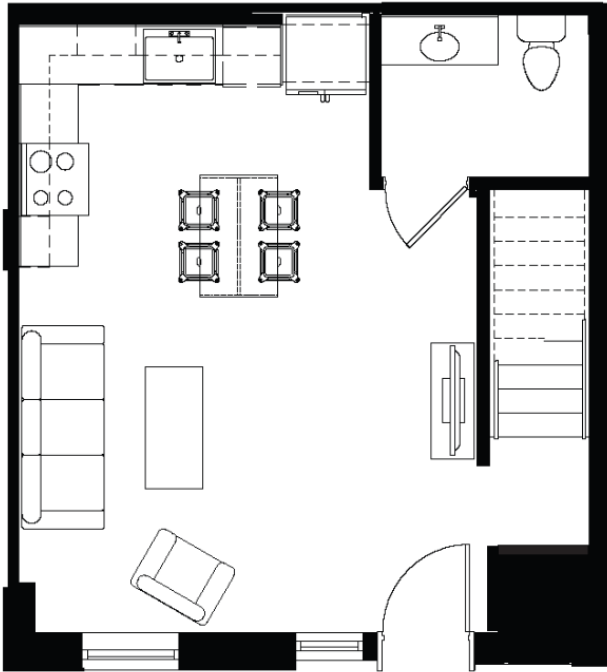

FIELDHOUSE

DINKYTOWN

FIRST LEVEL

SECOND LEVEL

2X1.5 TOWNHOUSE

2 BED | 1.5 BATH | 832 SQ FT

FIELDHOUSE DINKYTOWN.COM

Rooms, dimensions and square footage are approximate. Pricing and availability subject to change without notice.