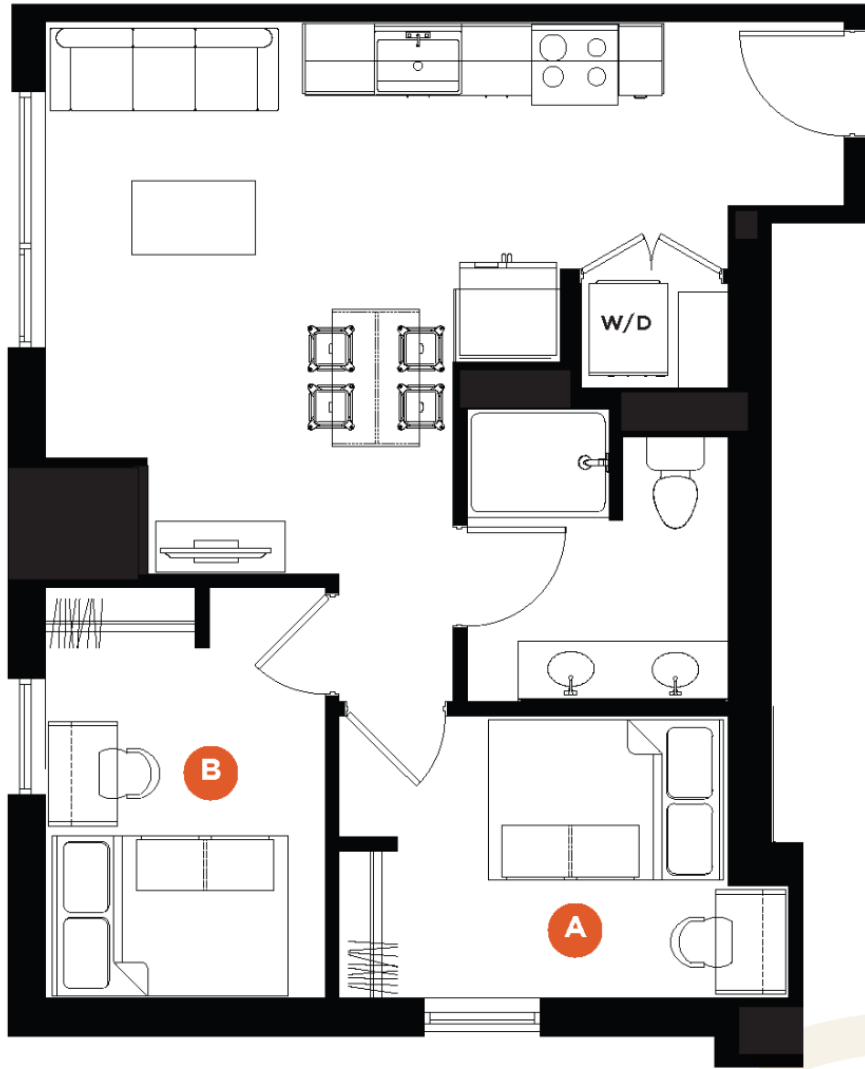

FIELDHOUSE

DINKYTOWN

2X1 A

2 BED | 1 BATH | 576 SQ FT

LEVELS 4-12

NORTH ▲

FIELDHOUSE DINKYTOWN.COM

Rooms, dimensions and square footage are approximate. Pricing and availability subject to change without notice.