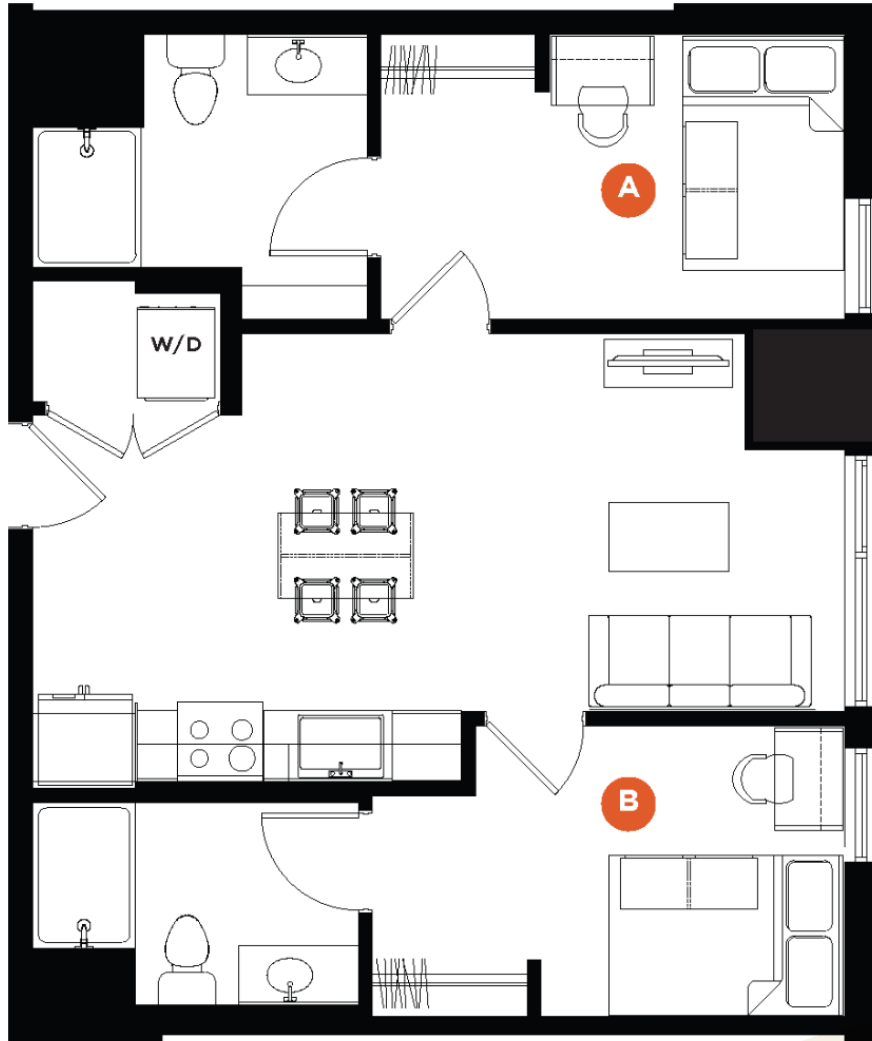

FIELDHOUSE

DINKYTOWN

2X2 A

2 BED | 2 BATH | 676 SQ FT

LEVELS 5-12

NORTH ▲

FIELDHOUSEDINKYTOWN.COM

Rooms, dimensions and square footage are approximate. Pricing and availability subject to change without notice.