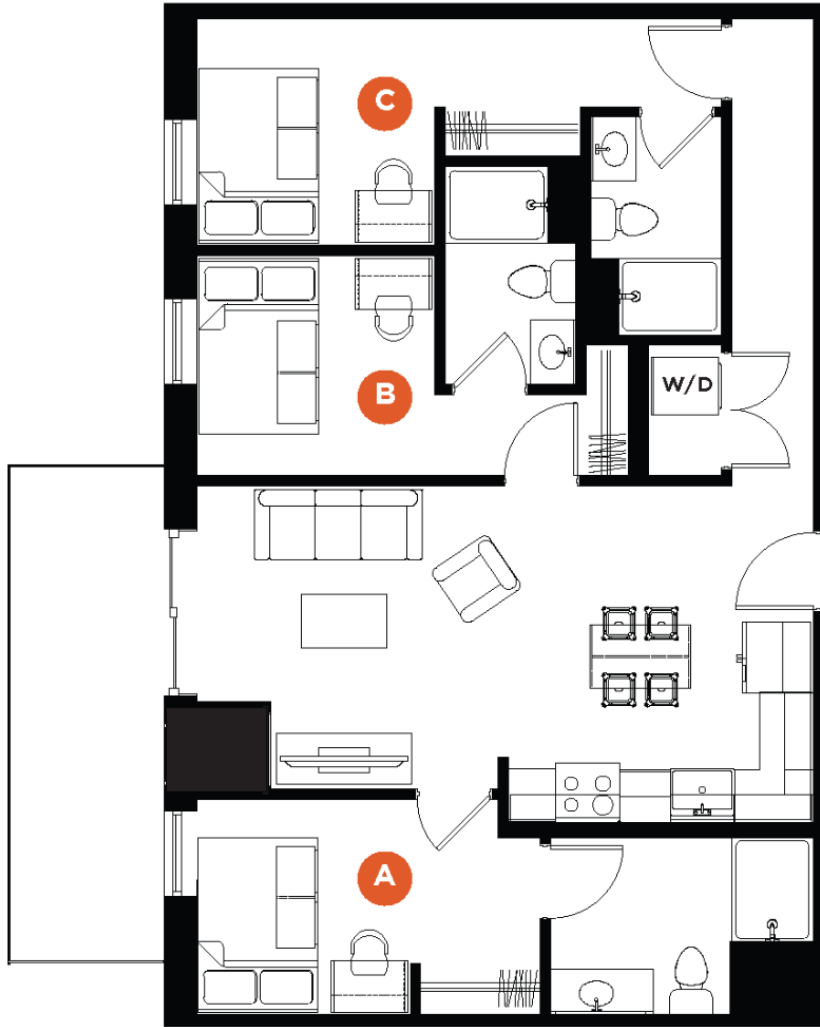

FIELDHOUSE

DINKYTOWN

3X3 A

3 BED | 3 BATH | 936 SQ FT

LEVEL 4

NORTH ▲

FIELDHOUSE DINKYTOWN.COM

Rooms, dimensions and square footage are approximate. Pricing and availability subject to change without notice.