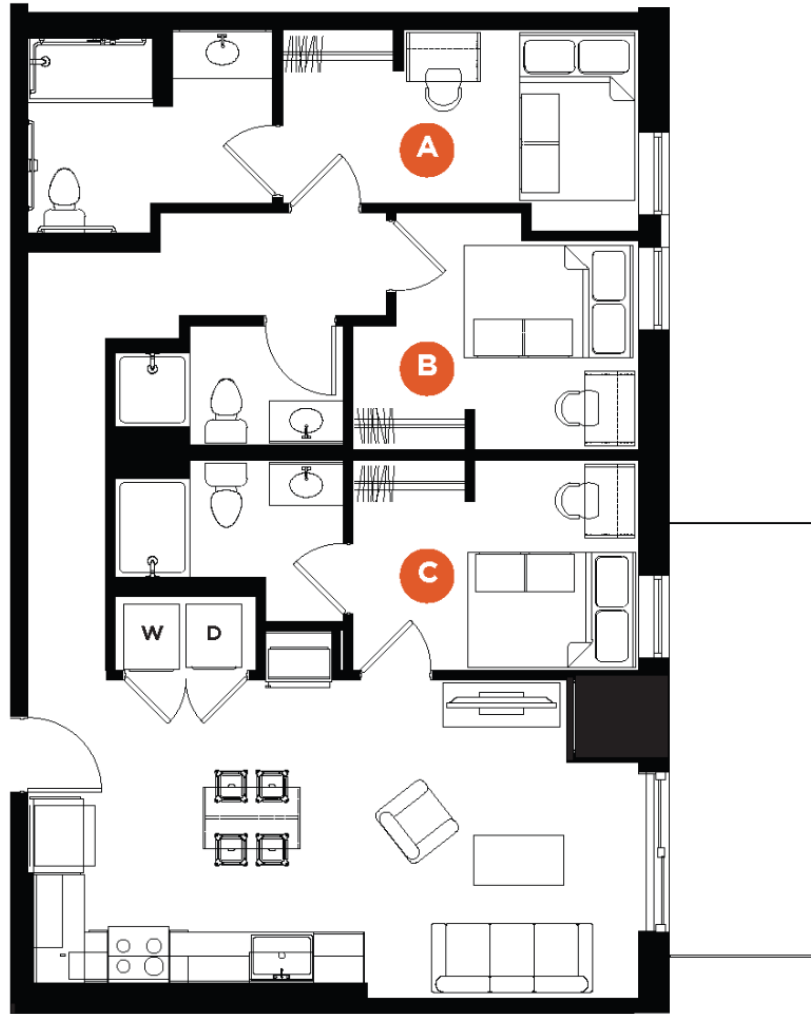

FIELDHOUSE

DINKYTOWN

3X3 B

3 BED | 3 BATH | 974 SQ FT

LEVEL 4

NORTH ▲

FIELDHOUSE DINKYTOWN.COM

Rooms, dimensions and square footage are approximate. Pricing and availability subject to change without notice.