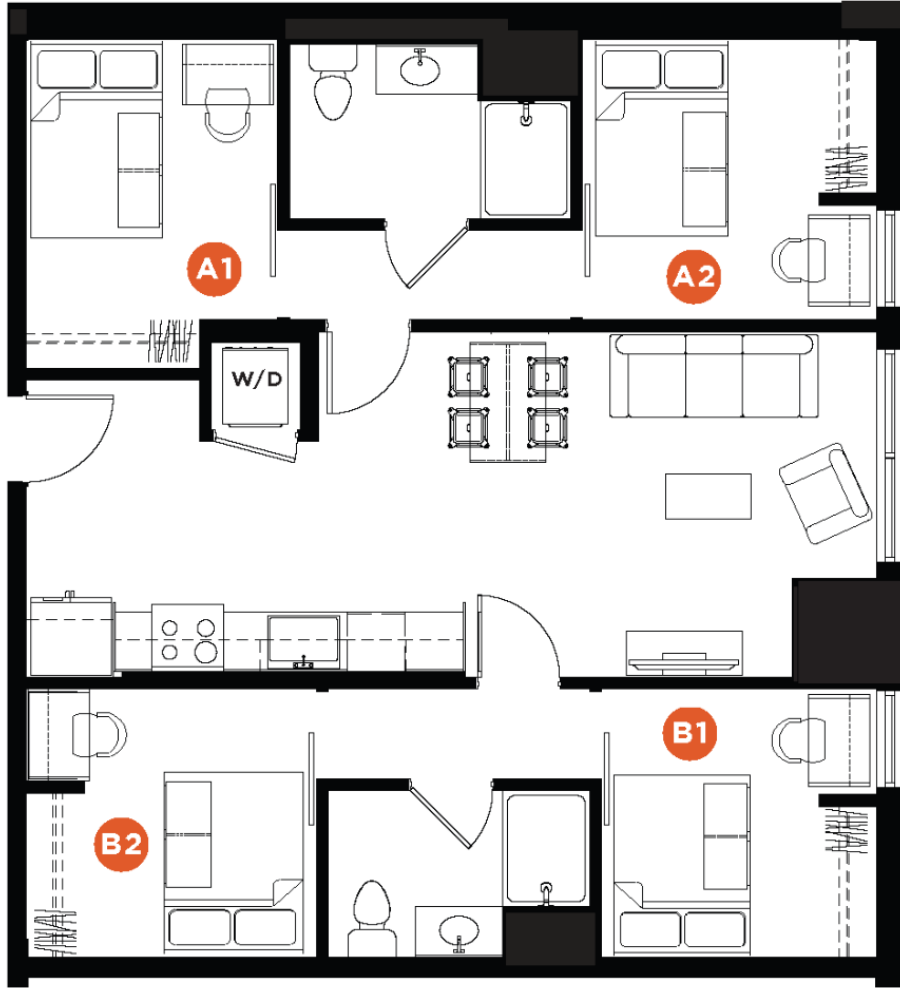

FIELDHOUSE

DINKYTOWN

4X2 B

4 BED | 2 BATH | 923 SQ FT

LEVELS 4-12

NORTH ▲

FIELDHOUSEDINKYTOWN.COM

Rooms, dimensions and square footage are approximate. Pricing and availability subject to change without notice.