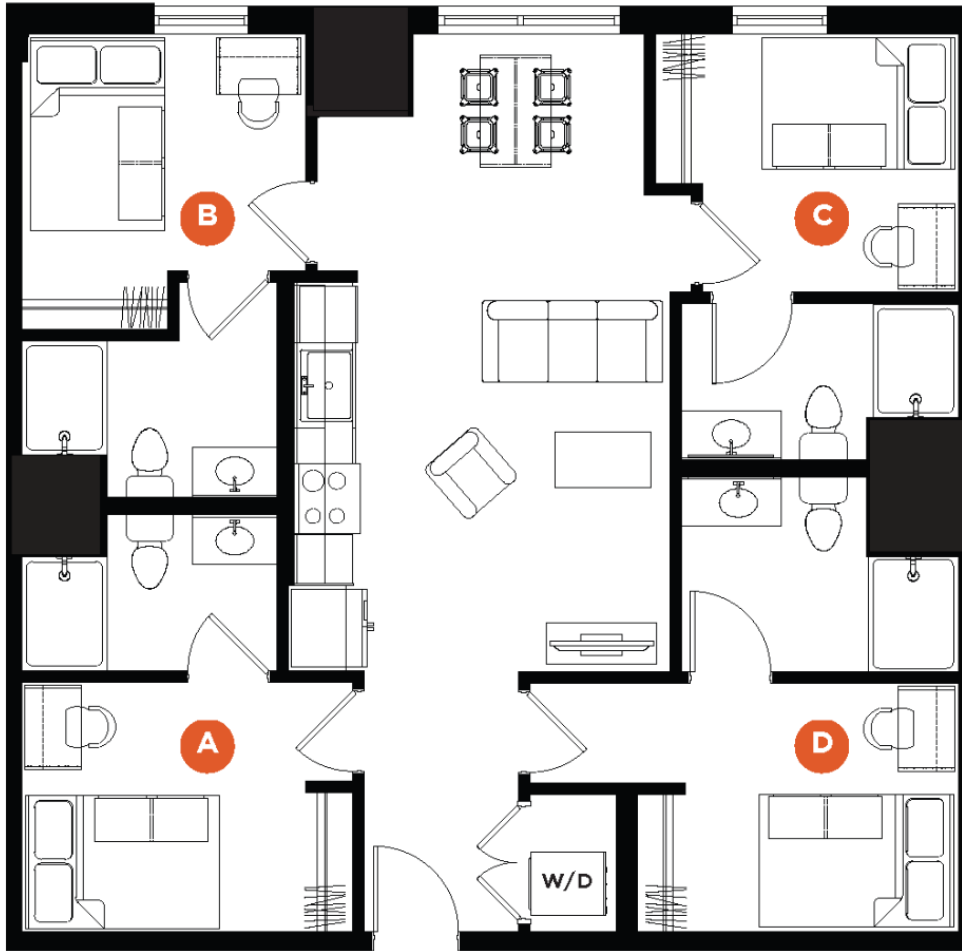

FIELDHOUSE

DINKYTOWN

4X4 A

4 BED | 4 BATH | 1,043 SQ FT

LEVELS 4-12

NORTH ▲

FH

FIELDHOUSE DINKYTOWN.COM

Rooms, dimensions and square footage are approximate. Pricing and availability subject to change without notice.