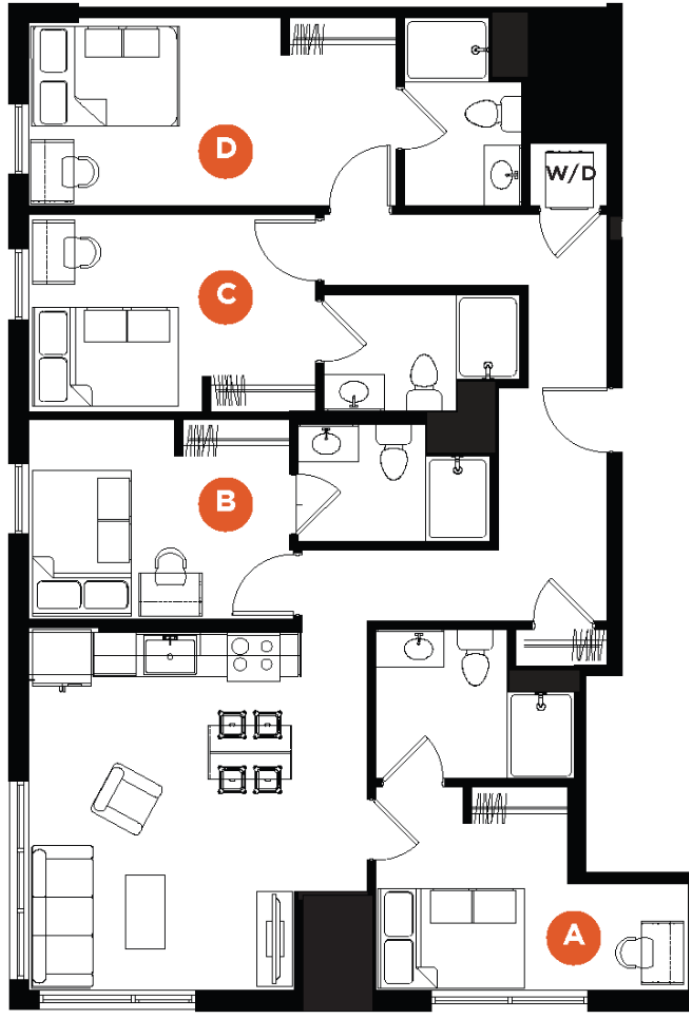

FIELDHOUSE

DINKYTOWN

4X4 B

4 BED | 4 BATH | 1,224 SQ FT

LEVELS 3-12

NORTH ▲

FIELDHOUSE DINKYTOWN.COM

Rooms, dimensions and square footage are approximate. Pricing and availability subject to change without notice.