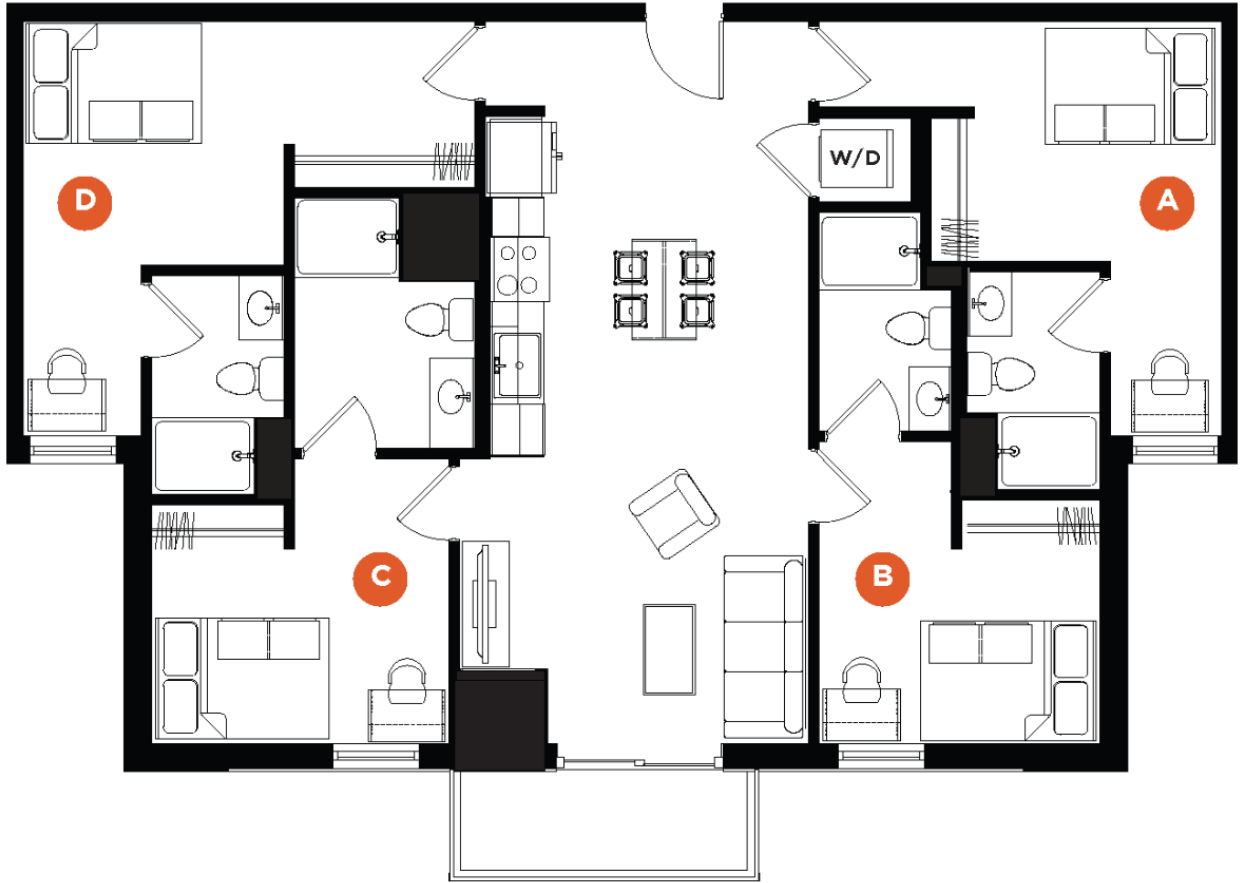

FIELDHOUSE

DINKYTOWN

4X4 C

4 BED | 4 BATH | 1,193 SQ FT

LEVELS 4-12

NORTH ▲

FIELDHOUSE DINKYTOWN.COM

Rooms, dimensions and square footage are approximate. Pricing and availability subject to change without notice.