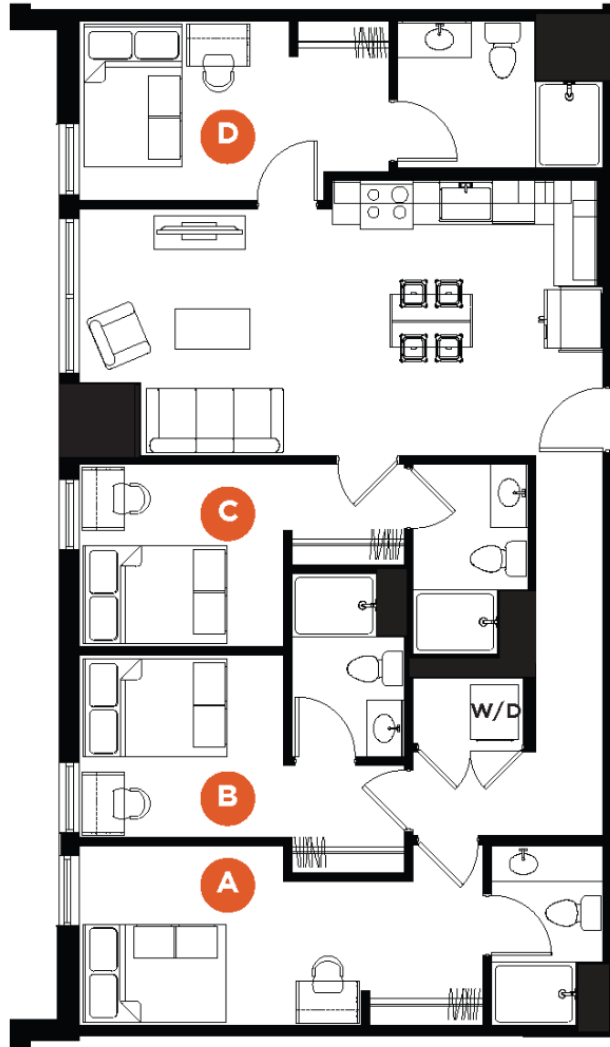

FIELDHOUSE

DINKYTOWN

4X4 D

4 BED | 4 BATH | 1,181 SQ FT

LEVELS 4-12

NORTH ▲

FIELDHOUSE DINKYTOWN.COM

Rooms, dimensions and square footage are approximate. Pricing and availability subject to change without notice.