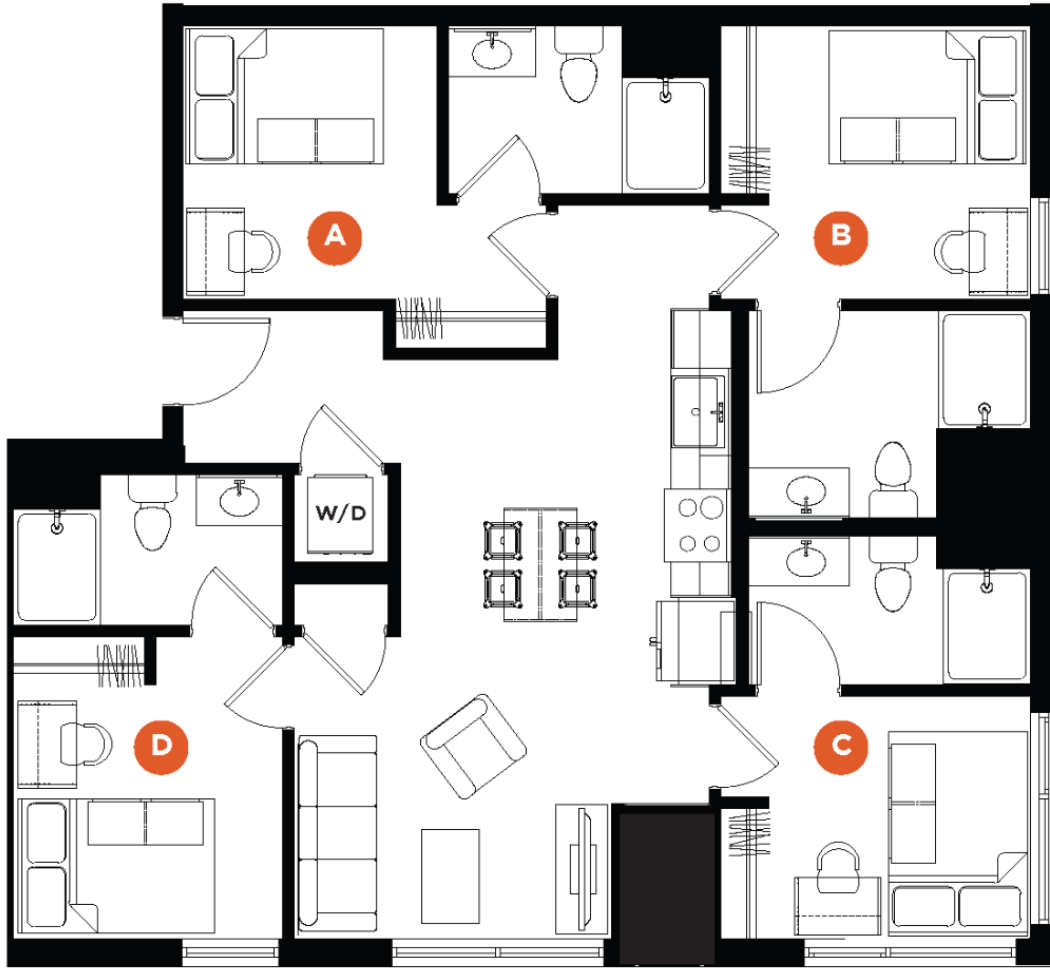

## 4X4 E

4 BED | 4 BATH | 1,021 SQ FT

LEVELS 5-12

NORTH ▲

FIELDHOUSE DINKYTOWN.COM

Rooms, dimensions and square footage are approximate. Pricing and availability subject to change without notice.