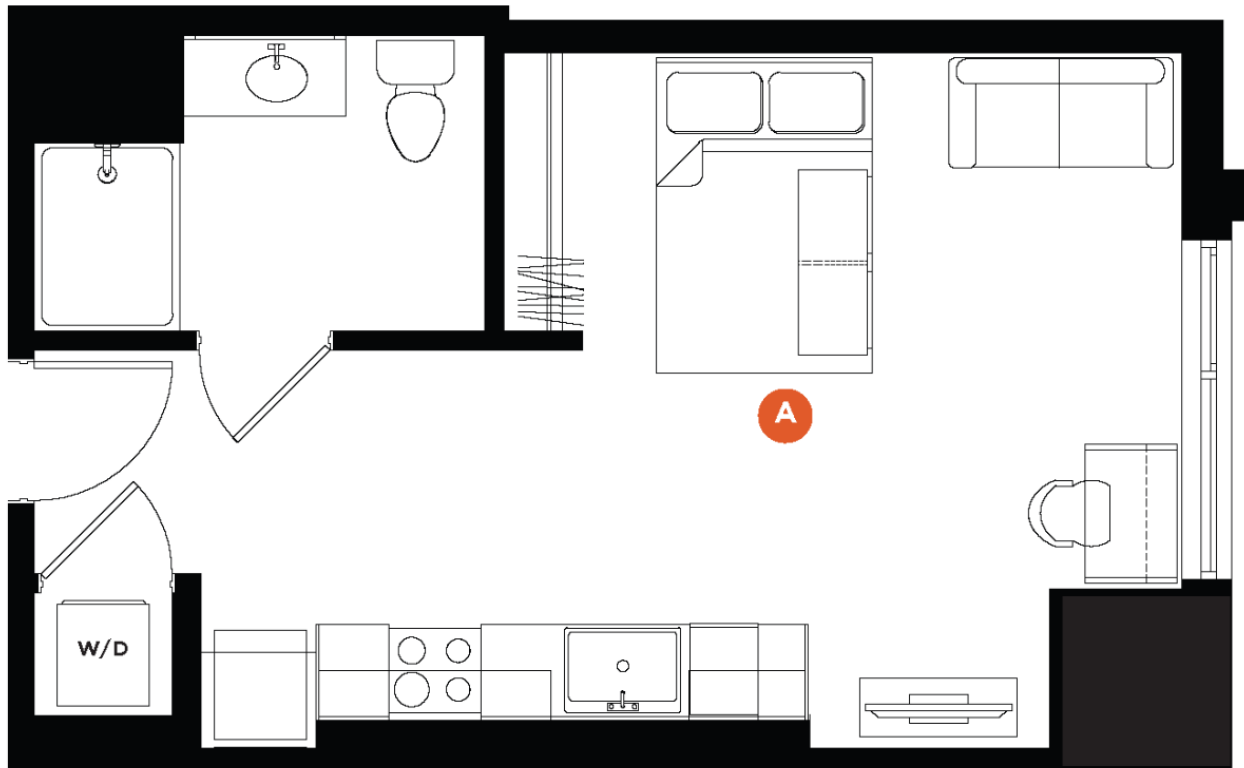

FIELDHOUSE

DINKYTOWN

STUDIO

1 BED | 1 BATH | 377 SQ FT

LEVELS 4-12

NORTH ▲

FIELDHOUSE.DINKYTOWN.COM

Rooms, dimensions and square footage are approximate. Pricing and availability subject to change without notice.